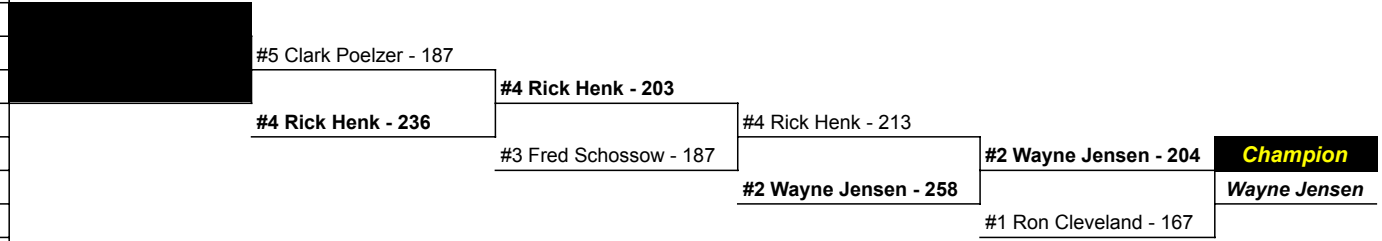

# MSC Prize List

**Next Tournament**  
 Island Extreme Bowl - Year End  
 June 23rd, 2024

MSC @ Texa-Tonka Lanes 5/19/24

Place	Bowler	Division	Prize	Points
1	Wayne Jensen	Reg	\$300	25
2	Ron Cleveland	SS	\$260	23
3	Rick Henk	SS	\$230	21
4	Fred Schossow	Reg	\$200	19
5	Clark Poelzer	ROG	\$195	17
6	Bill Fabian	Reg	\$185	15
7	Jim Winter	Reg	\$180	14
8	Jeff Segerstrom	ROG	\$175	13
9	Chad Nelson	Reg	\$165	12
10	Bill Faerber	Reg	\$160	11
11	Mike Week	Reg	\$155	10
12	Tom Jones	Reg	\$150	9
13	Todd Schneiderhan	Reg	\$145	8
14	Ed Peterson	SS	\$140	7
15	Ken Turner	Reg	\$135	6
16	Scott Davis	Reg	\$130	5
17	Derek Kozlak	Reg	\$125	5
18	Craig Goodwin	SS	\$120	5
19	Dale Boese	SS	\$115	5
20	Todd Savoy	SS	\$110	5
21	John Hommes	SS	\$105	5
22	Cam Kohner	Female	\$100	5
23	Tim Racette	SS	\$50	5
24	Steve Jansson	ROG	\$50	5

**Stepladder Results**

	Total Entries	Need to pay
	46	23
Regulars	24	12
Super Senior	15	7.5
Real Old Guy	5	2.5
Female	2	1

Total Prize Fund	\$3,680
Prize Fund Paid	\$3,680